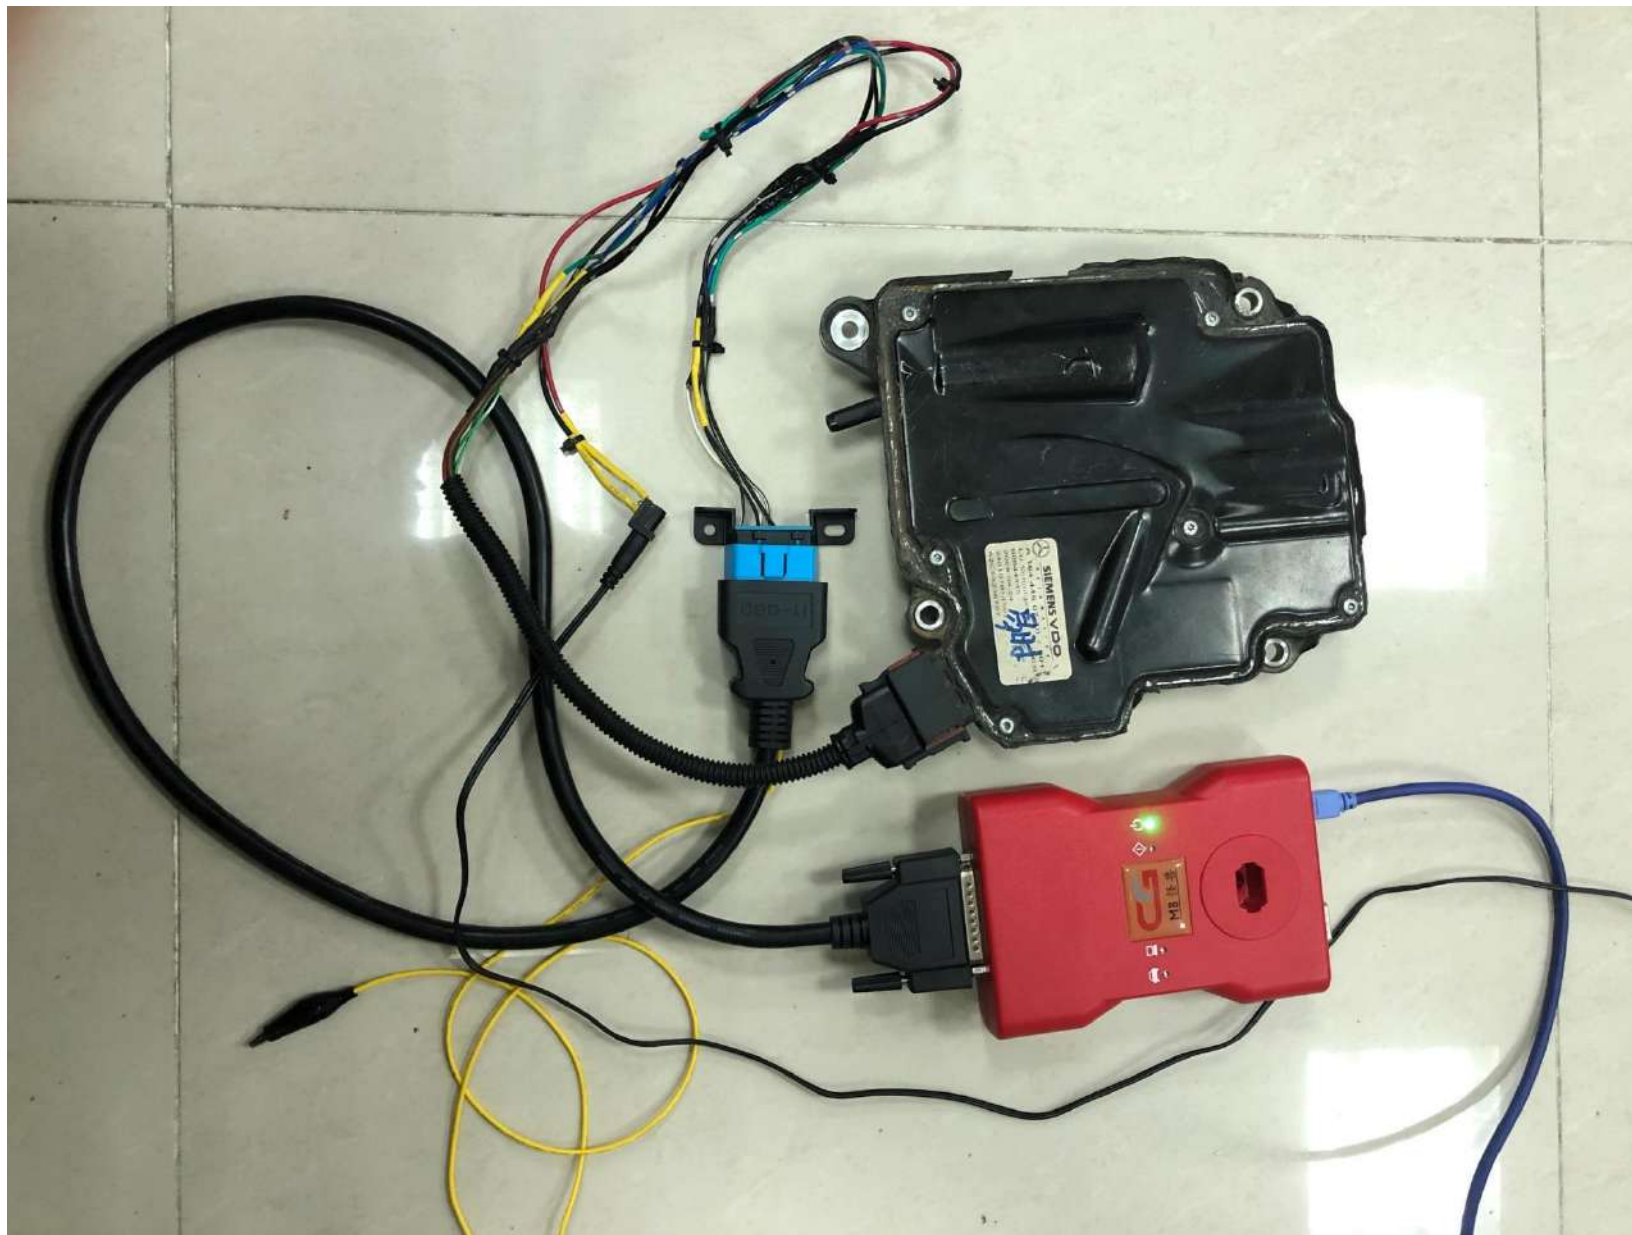

Physical wiring diagram