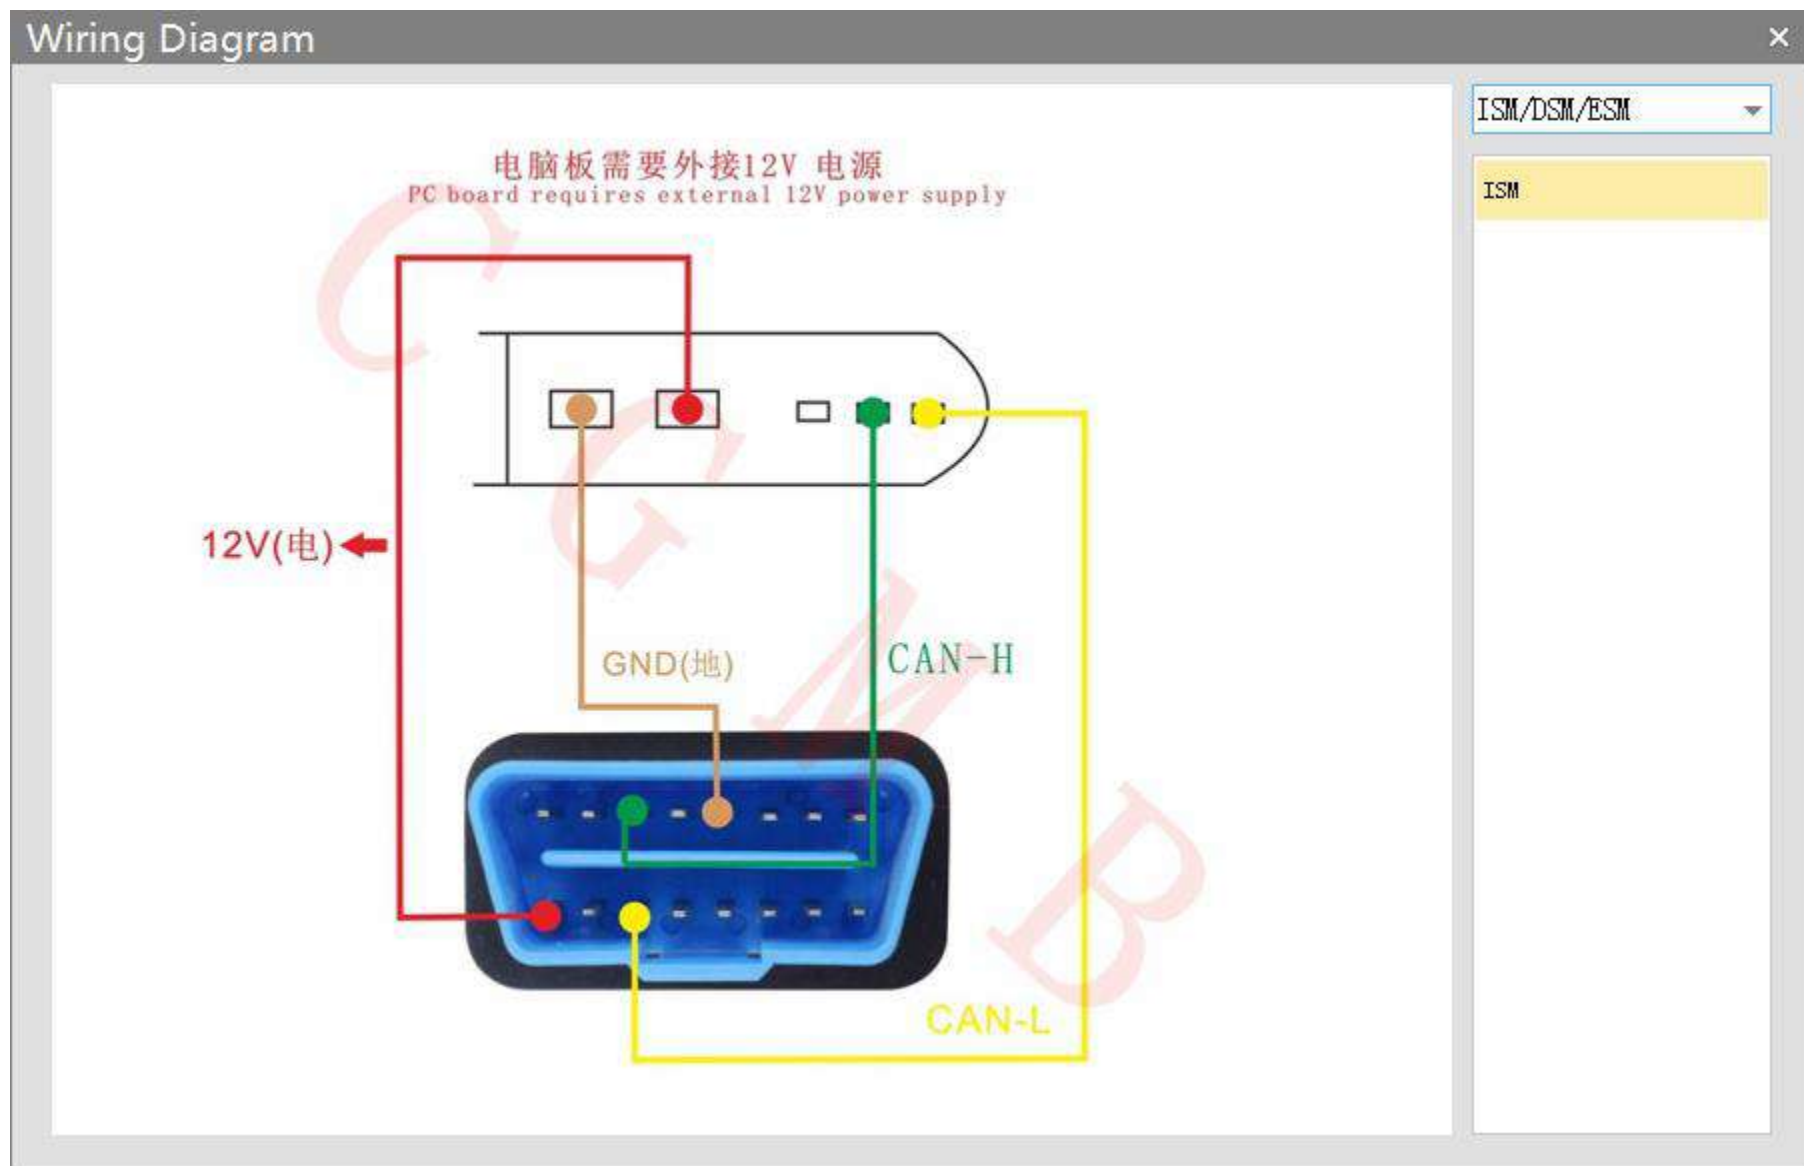

Software wiring diagram