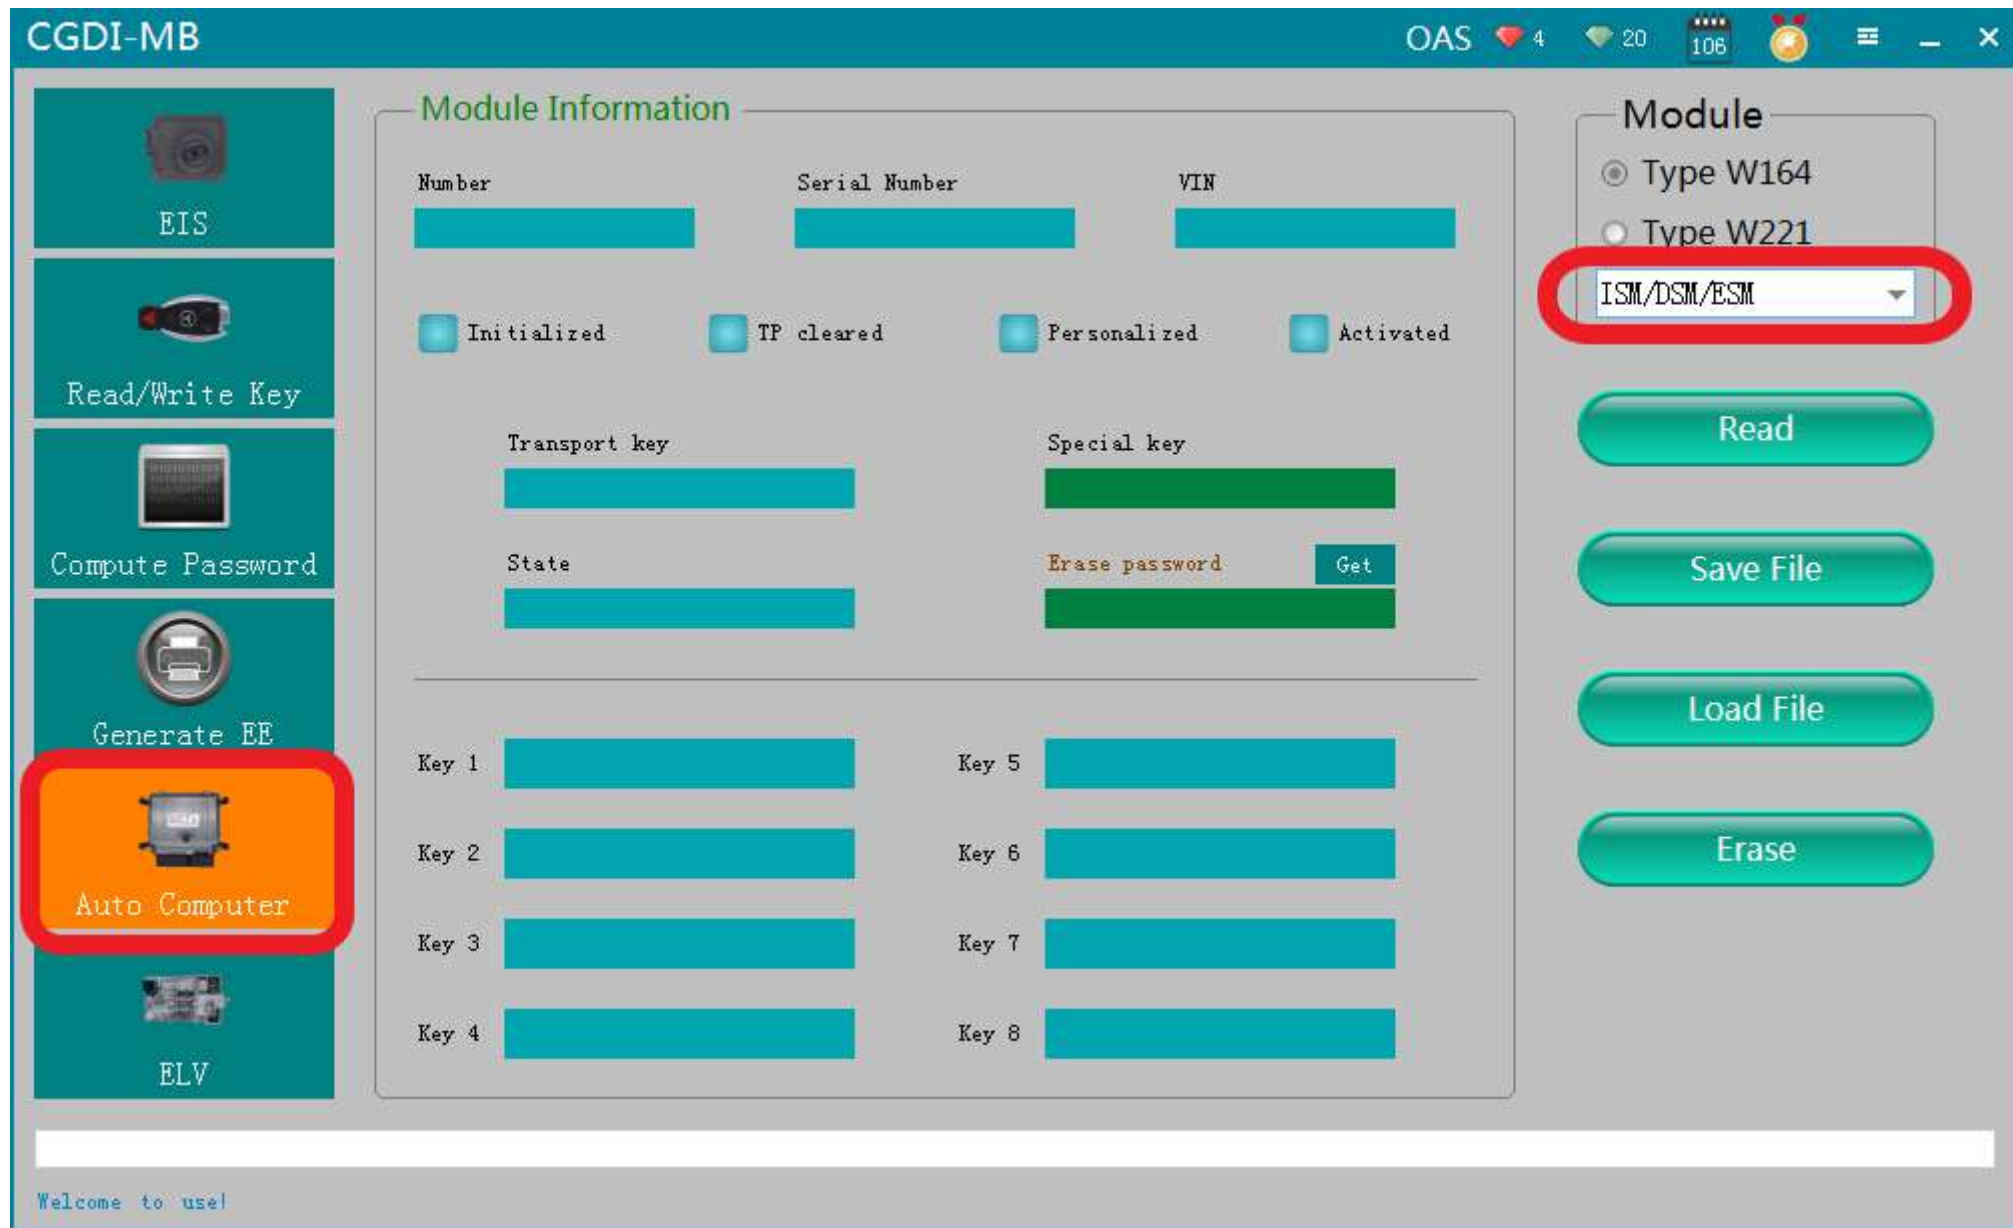

**Clean the
ISM/DSM/ESM**

CG-MB

**Remove the car, remove
ISM/DISM/ESM, and
connect according to the
software wiring diagram**

Gear computer style

Gear computer pin

Open software, enter Auto computer, choose “Gear computer”