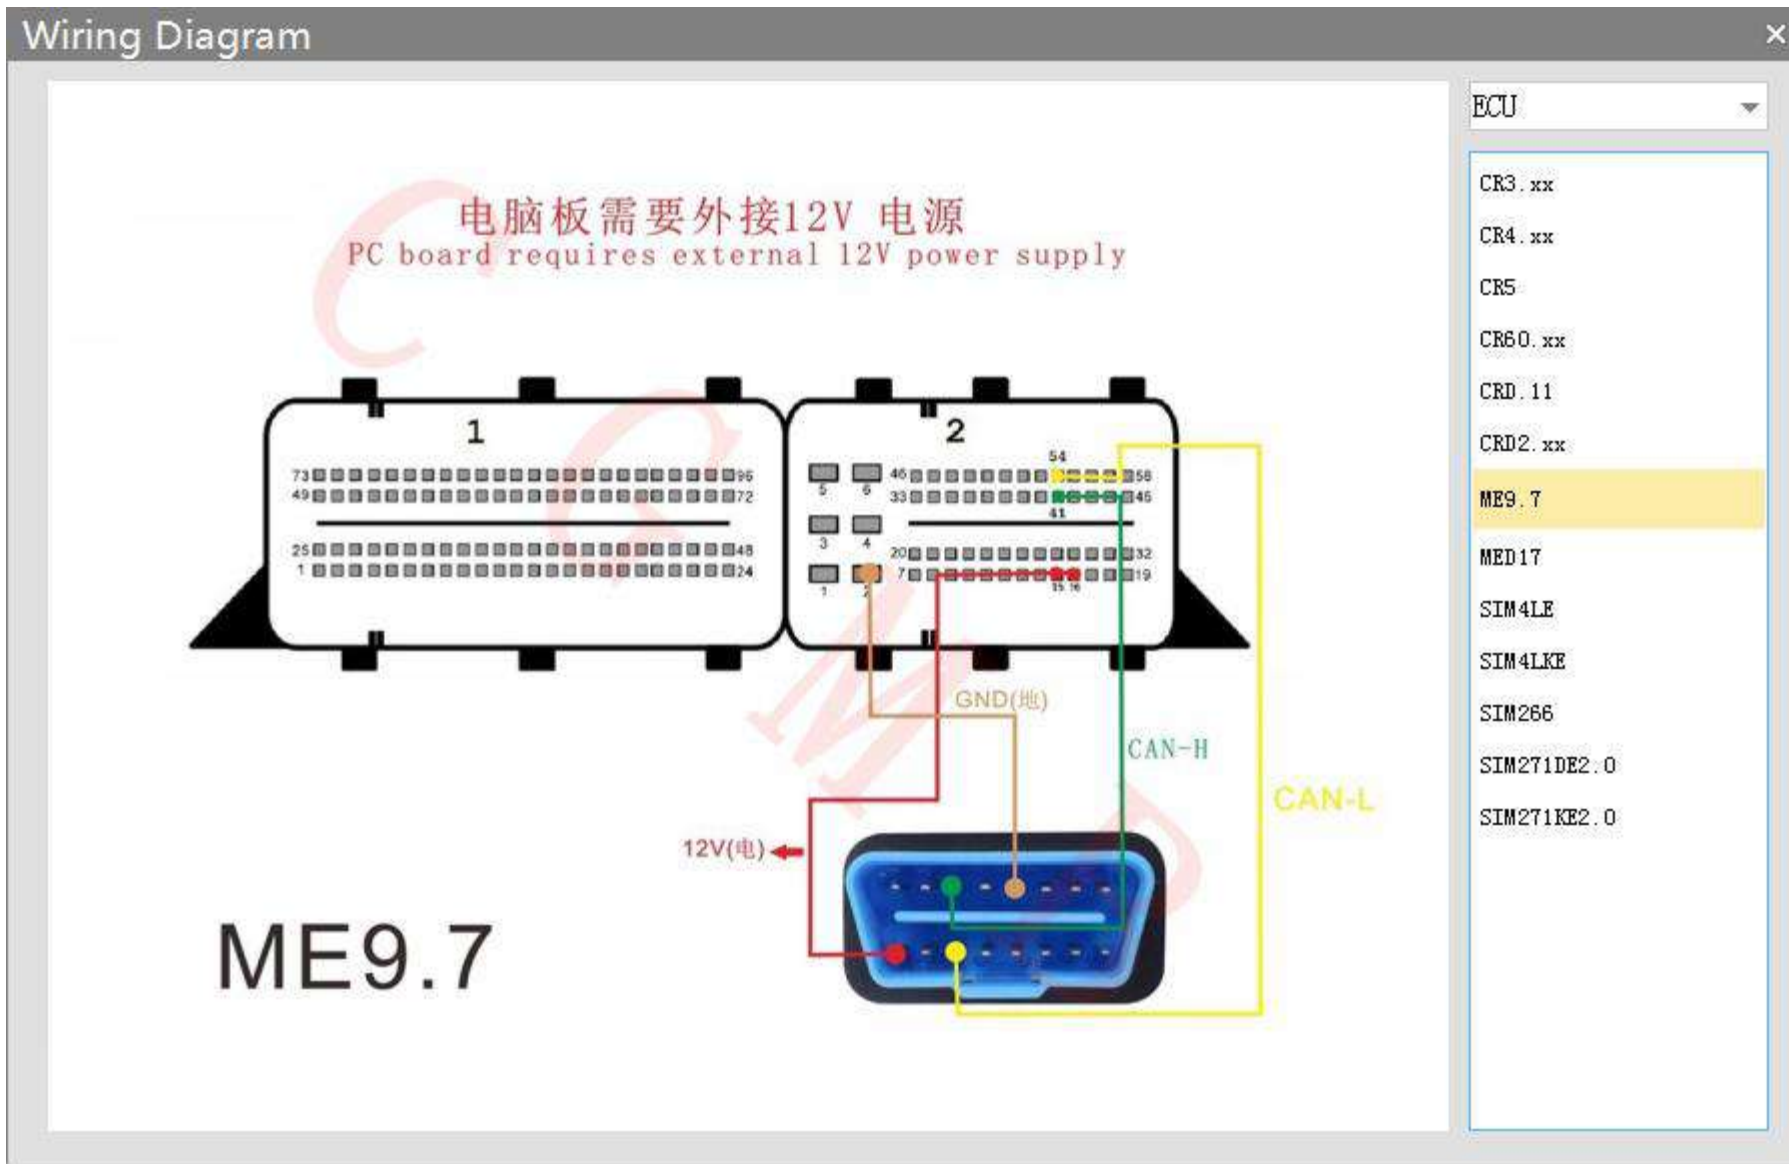

Software wiring diagram