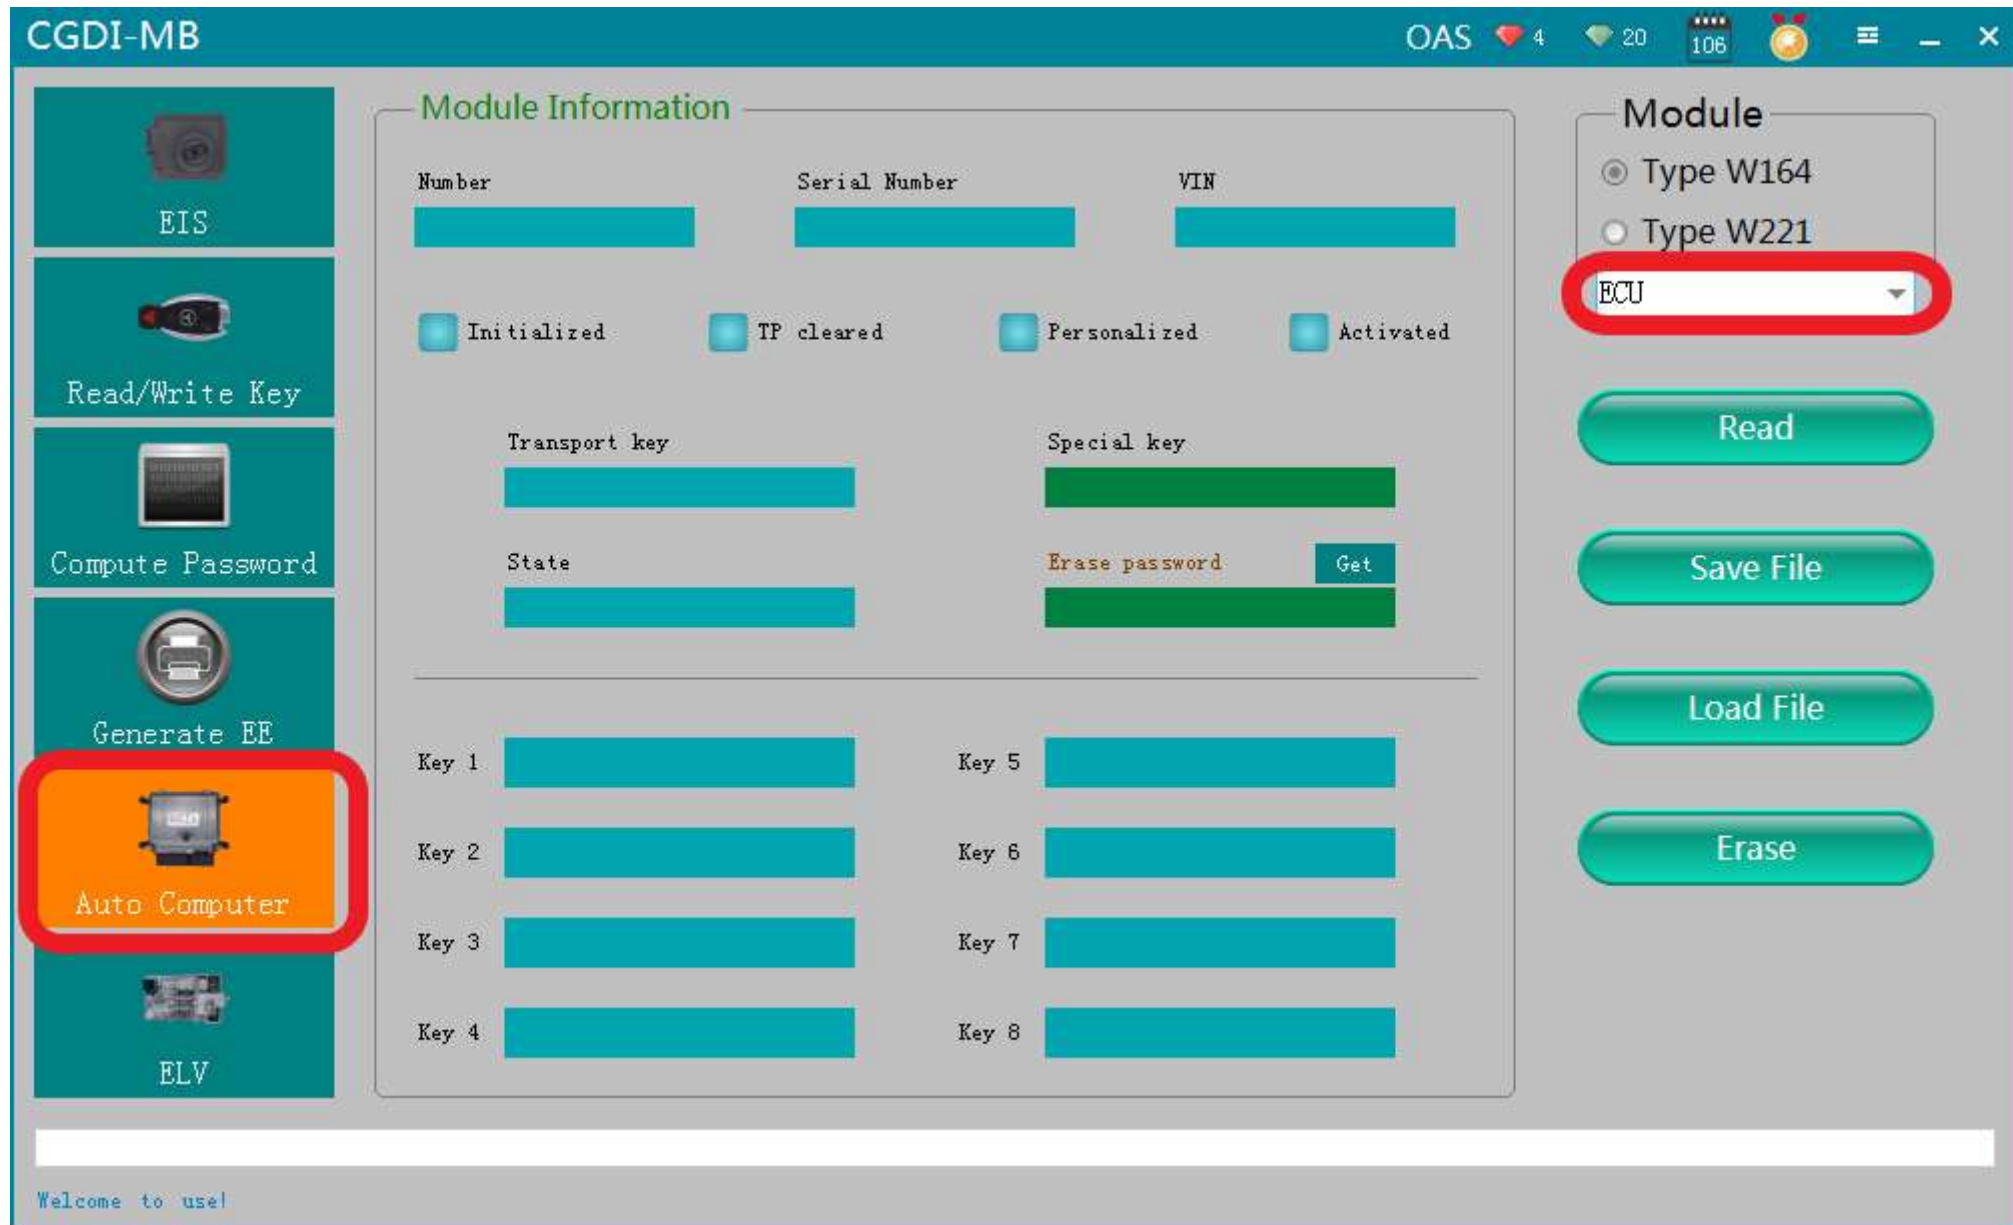

Erase the ECU

CG-MB

**Remove the car, remove
the ECU, and connect
according to the
software wiring diagram**

Engine computer style

Engine computer pin

Open software, enter Auto computer, choose“Engine computer”