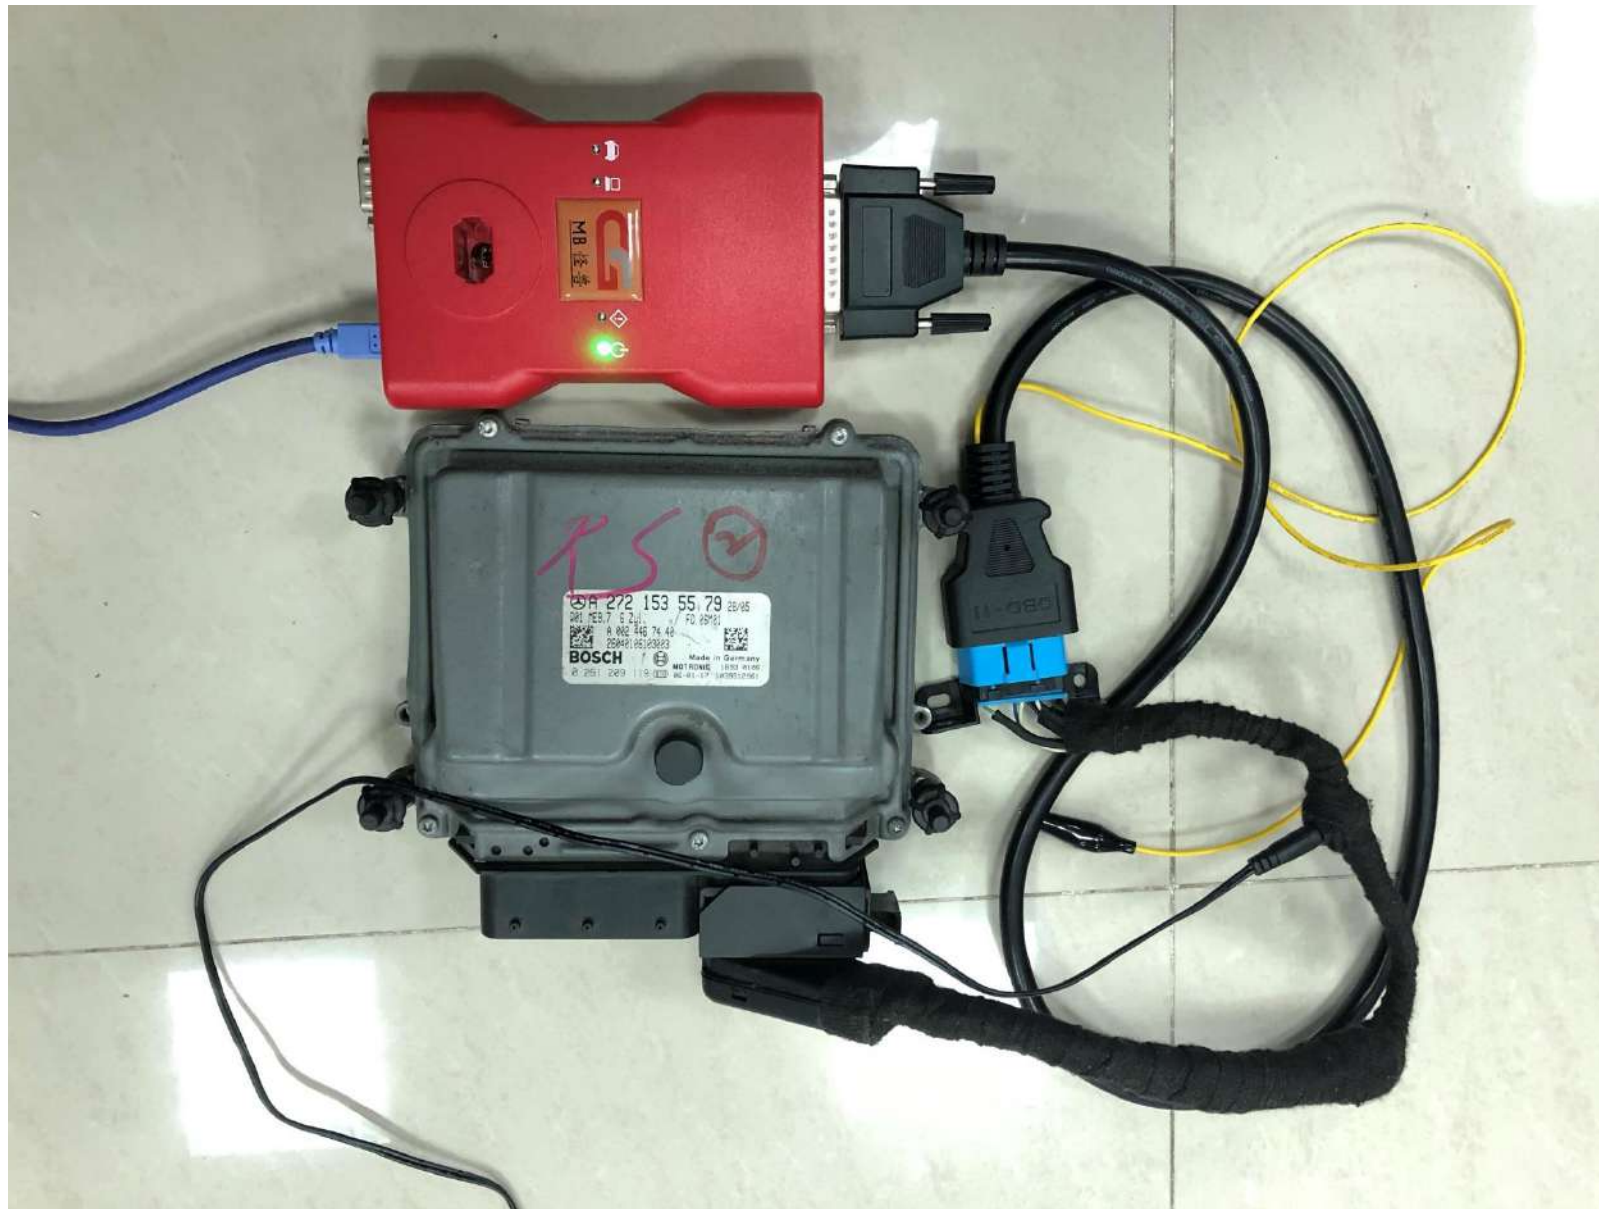

Physical wiring diagram