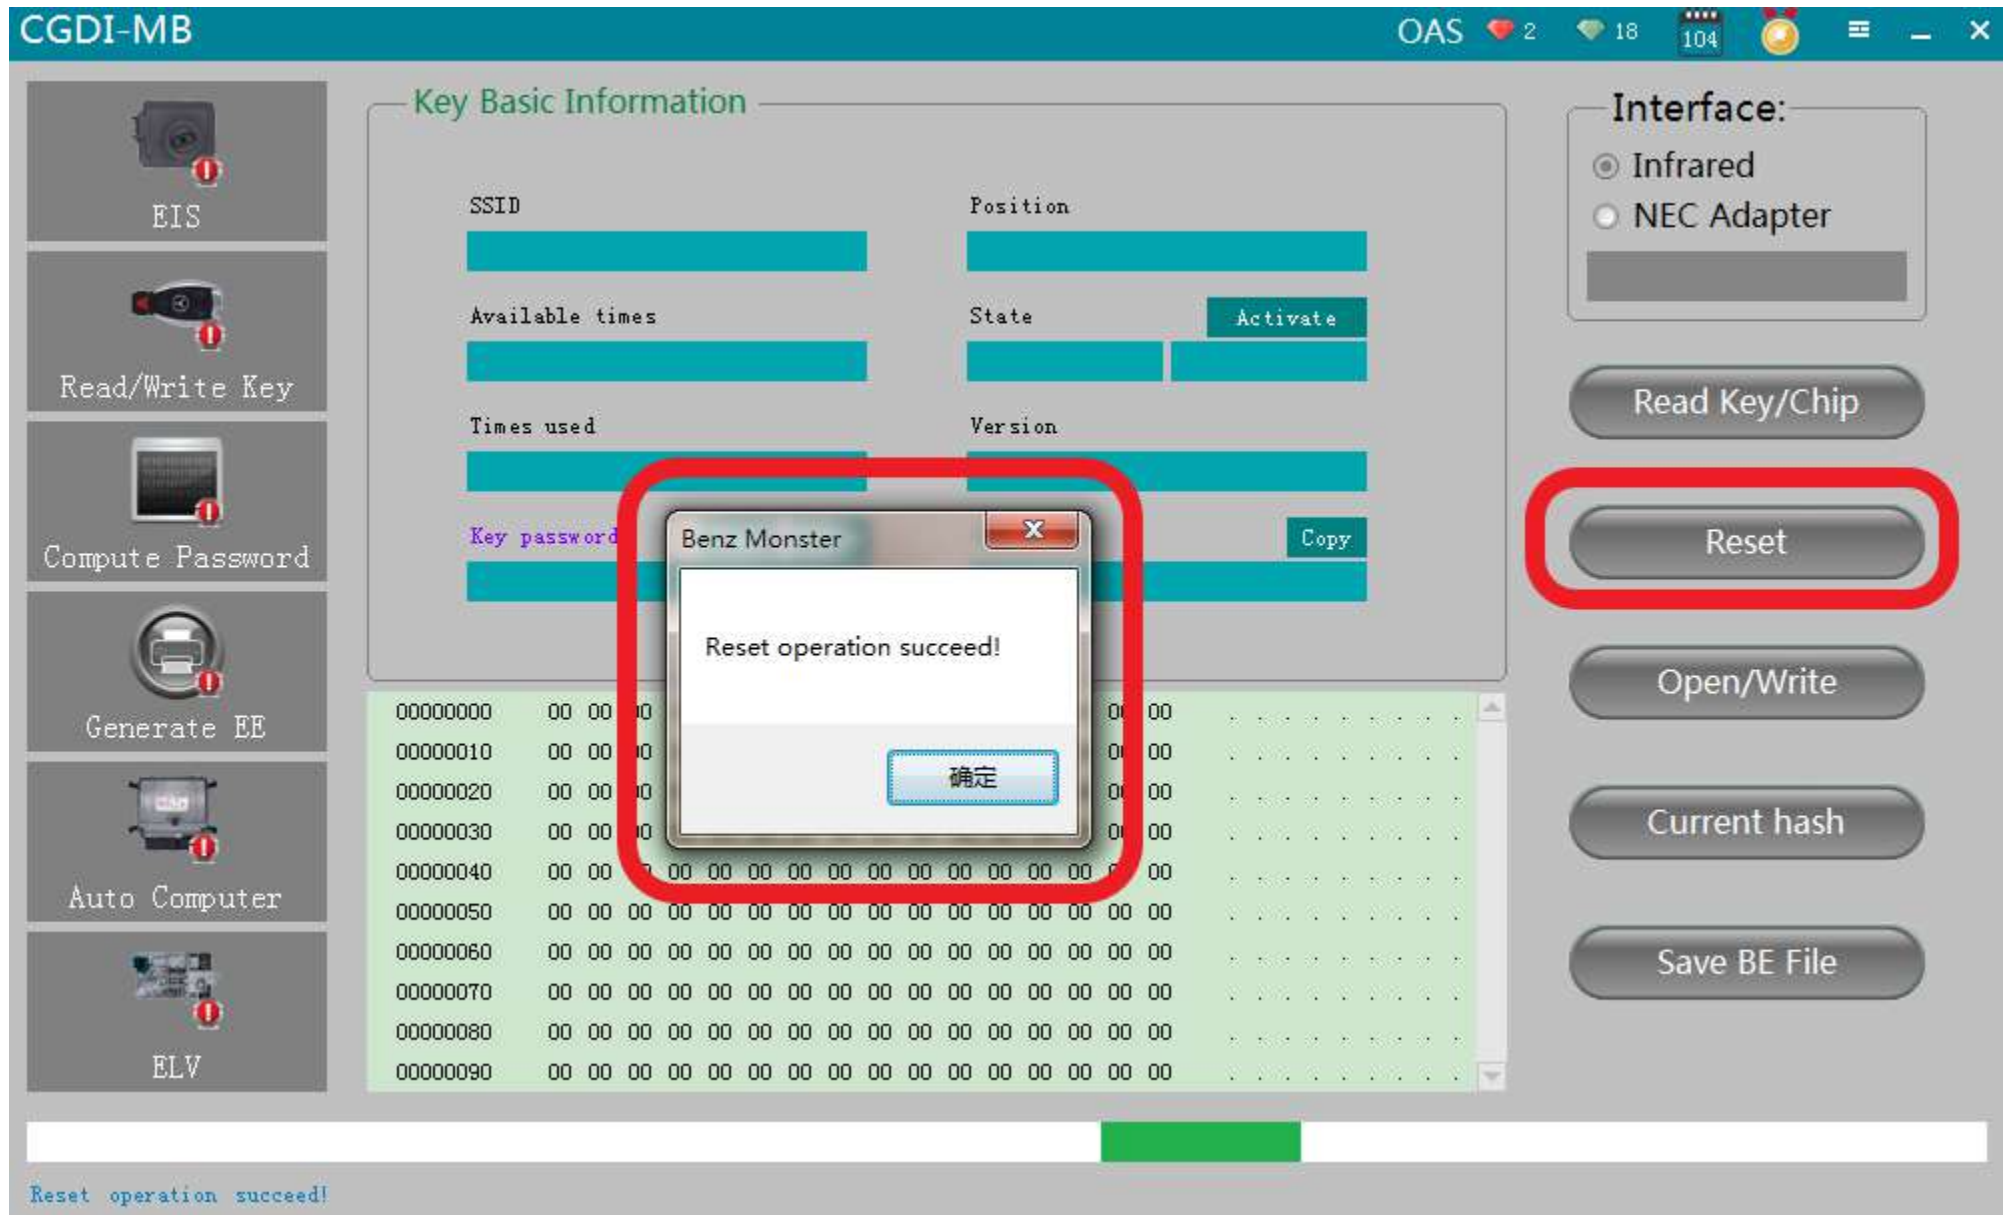

Click "reset", erase key